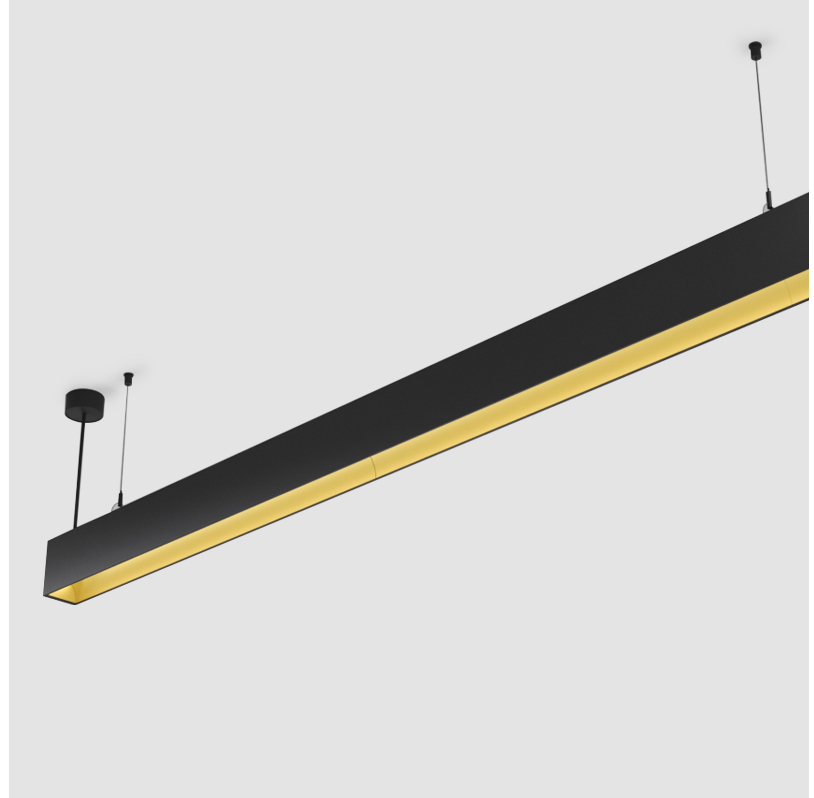

GROOVE SUSPENSION

A3GR-SUS-SYS

base number

1. To build a product code in our configurator select the specify button on the base model # product page
2. To build a manual product code on this datasheet choose from the options listed below in blue font and add the suffix to the base model #

GENERAL

Series: Groove
Brand: Prolicht
Division: Architectural
Mounting Type: Suspension
Mounting Location: Ceiling
Subcategory: Profile

PHYSICAL

Length (mm): Custom length
Length (in): Custom length
Fixture Finish: SSR / BKV / CWI / CRY / HAB / UFT / ITA / RUA / FTG / MYG / LOD / PUS / FRO / FUP / KIA / POP / BLS / SPG / MEY / GOH / GUM / CHC / COM / ABZ / JAG / OBR / MOS / ROR

ELECTRICAL

Lamp Type: LED (Zhaga Standard)
Dimming: 0-10V Dimming / Phase Dimming (120Vac Only)
Driver Included: Yes
Driver Location: Integrated
Driver Type: Constant Current - 120 / 277Vac
Driver Class: Class 2
Input Voltage (V): 120 - 277
Constant Current (MA): 350 / 100-125 / 350

LED

CRI: >90 CRI
Lamp Life (hrs): 50000
Upon Request: Color Temperature RGB-W Tunable CRI (no minimum qty) price increase + longer lead time

OPTICAL

RATINGS AND CERTIFICATIONS

Certified By: Certified for North American Standards
IP rating: IP20

PROJECT	_____
TYPE	_____
SPECIFIER	_____
QUANTITY	_____
DATE	_____