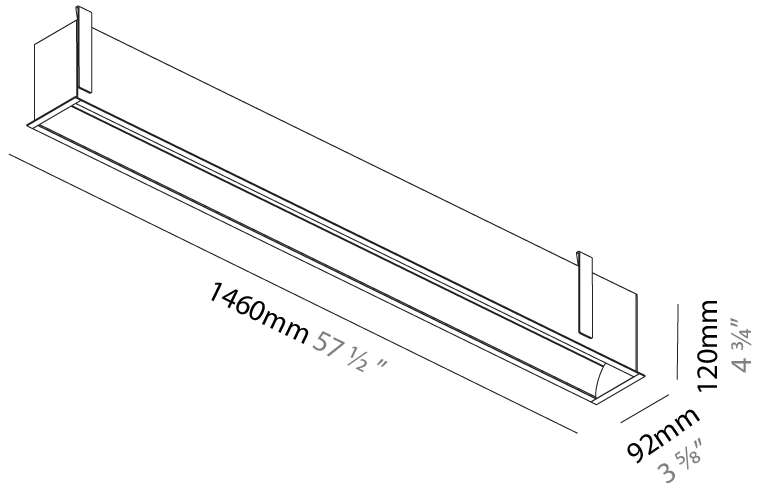

GENERAL

Series: Groove
Subseries: Groove Square
Brand: Prolight
Division: Architectural
Mounting Type: Recessed
Mounting Location: Ceiling
Subcategory: Profile

PHYSICAL

Shape: Rectangle
Length (mm): 1460
Length (in): 57 1/2
Width (mm): 92
Width (in): 3 5/8
Height (mm): 120
Height (in): 4 3/4
Ceiling Thickness (mm): 10 / 12.5 / 15 / 25
Ceiling Thickness (in): 3/8 or 1/2 or 9/16 or 1
Min. Recessing Depth (mm): 160
Min. Recessing Depth (in): 6 5/16
Light Distribution: Direct
Weight (kg): 6.306
Weight (lbs): 13.87
Diffuser: PMMA - Opal
Fixture Finish: [ANA / SSR / BKV / CWI / CRY / HAB / MSR / UFT / ITA / RUA / OGR / FTG / MYG / RWR / LOD / PUS / FRO / FUP / KIA / POP / BLS / SPG / MEY / GOH / GUM / CHC / COM / ABZ / JAG / OBR / MOS / ROR](#)
Fixture Material: Aluminum
Cut-out Measurements: 1450mm / 57 1/16" x 85mm / 3 3/8"

ELECTRICAL

Lamp Type: LED (Zhaga Standard)
Input Wattage (W): 25.3
Total Output Wattage (W): 20 / 16 (3500K)
[Dimming: 0-10V Dimming / Phase Dimming (120Vac Only)](#)
Driver Included: Yes
Driver Location: Integrated
Driver Type: Constant Current - 120 / 277Vac
Driver Class: Class 2
Input Voltage (V): 120 - 277
Constant Current (MA): 350 / 500 (3500K)

LED

[Color Temperature (°K): 3000 / 3500 / 4000](#)
Max. Delivered Lumen (lm): 1710 / 1774 / 1810
CRI: >90 CRI
Lamp Life (hrs): 50000

OPTICAL

RATINGS AND CERTIFICATIONS

Certified By: Certified for North American Standards
IP rating: IP20