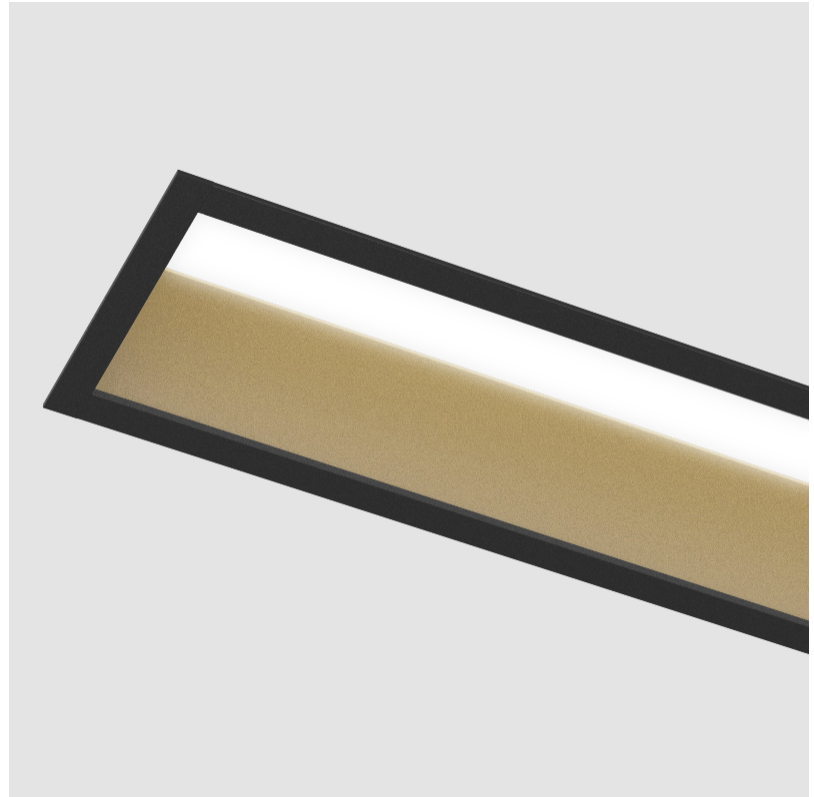

GENERAL

Series: Groove
Subseries: Groove Square
Brand: Prolight
Division: Architectural
Mounting Type: Recessed
Mounting Location: Ceiling
Subcategory: Profile

PHYSICAL

Shape: Rectangle
Length (mm): 1460
Length (in): 57 1/2
Width (mm): 92
Width (in): 3 5/8
Height (mm): 120
Height (in): 4 3/4
Ceiling Thickness (mm): 10 / 12.5 / 15 / 25
Ceiling Thickness (in): 3/8 or 1/2 or 9/16 or 1
Min. Recessing Depth (mm): 160
Min. Recessing Depth (in): 6 5/16
Light Distribution: Direct
Weight (kg): 6.306
Weight (lbs): 13.87
Diffuser: PMMA - Opal
Fixture Finish: [ANA / SSR / BKV / CWI / CRY / HAB / MSR / UFT / ITA / RUA / OGR / FTG / MYG / RWR / LOD / PUS / FRO / FUP / KIA / POP / BLS / SPG / MEY / GOH / GUM / CHC / COM / ABZ / JAG / OBR / MOS / ROR](#)
Fixture Material: Aluminum
Cut-out Measurements: 1450mm / 57 1/16" x 85mm / 3 3/8"

ELECTRICAL

Lamp Type: LED (Zhaga Standard)
Input Wattage (W): 25.3
Total Output Wattage (W): 20 / 16 (3500K)
[Dimming: 0-10V Dimming / Phase Dimming (120Vac Only)](#)
Driver Included: Yes
Driver Location: Integrated
Driver Type: Constant Current - 120 / 277Vac
Driver Class: Class 2
Input Voltage (V): 120 - 277
Constant Current (MA): 350 / 500 (3500K)

LED

[Color Temperature (°K): 3000 / 3500 / 4000](#)
Max. Delivered Lumen (lm): 1710 / 1774 / 1810
CRI: >90 CRI
Lamp Life (hrs): 50000

OPTICAL

RATINGS AND CERTIFICATIONS

Certified By: Certified for North American Standards
IP rating: IP20