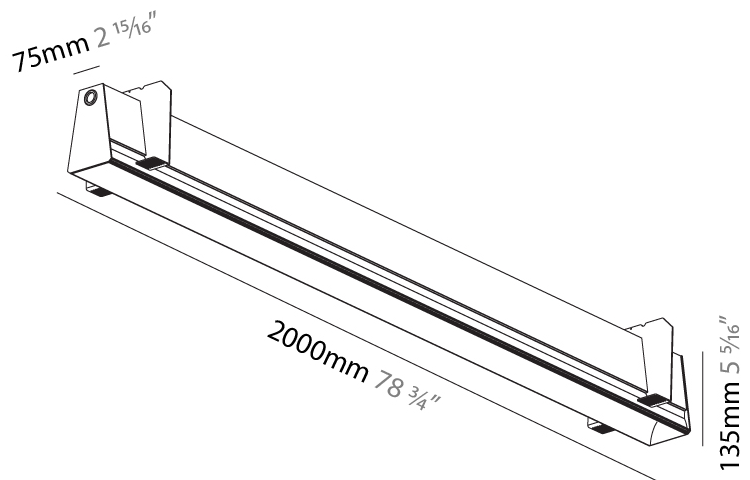

PHYSICAL

Shape: Rectangle
Length (mm): 2000
Length (in): 78 3/4
Width (mm): 75
Width (in): 2 15/16
Height (mm): 135
Height (in): 5 5/16
Ceiling Thickness (mm): 10 / 12.5 / 15
Ceiling Thickness (in): 3/8 or 1/2 or 9/16
Min. Recessing Depth (mm): 170
Min. Recessing Depth (in): 6 11/16
Light Distribution: Direct
Weight (kg): 7.728
Weight (lbs): 17.04
Diffuser: PMMA - Opal
Fixture Finish: SSR / BKV / CWI / CRY / HAB / UFT / ITA / RUA / FTG / MYG / LOD / PUS / FRO / FUP / KIA / POP / BLS / SPG / MEY / GOH / GUM / CHC / COM / ABZ / JAG / OBR / MOS / ROR
Fixture Material: Aluminum
Cut-out Measurements: 2010mm / 79 1/8" x 92mm / 3 5/8"
Upon Request: Unique Sizes Unique Ceiling Thickness

ELECTRICAL

Lamp Type: LED (Zhaga Standard)
Input Wattage (W): 35.4
Total Output Wattage (W): 28 / 22.8 (3500K)
Dimming: 0-10V Dimming / Phase Dimming (120Vac Only)
Driver Included: Yes
Driver Location: Integrated
Driver Type: Constant Current - 120 / 277Vac
Driver Class: Class 2
Input Voltage (V): 120 - 277
Constant Current (MA): 350 / 700 (3500K)

LED

Color Temperature (°K): 3000 / 3500 / 4000
Max. Delivered Lumen (lm): 2400 / 2479 / 2530
CRI: >90 CRI
Lamp Life (hrs): 50000
Upon Request: Special Color Temperature RGB-W Tunable White CRI (no minimum qty) price increase + longer lead time

OPTICAL

RATINGS AND CERTIFICATIONS

Certified By: Certified for North American Standards
IP rating: IP20