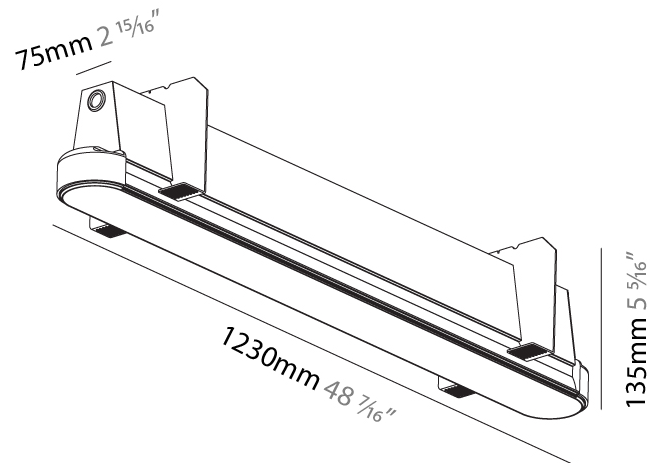

PHYSICAL

Shape: Oblong
Length (mm): 1230
Length (in): 48 7/16
Width (mm): 75
Width (in): 2 15/16
Height (mm): 135
Height (in): 5 5/16
Ceiling Thickness (mm): 10 / 12.5 / 15
Ceiling Thickness (in): 3/8 or 1/2 or 9/16
Min. Recessing Depth (mm): 170
Min. Recessing Depth (in): 6 11/16
Light Distribution: Direct
Weight (kg): 5.033
Weight (lbs): 11.07
Installation Requirement: Ceiling Thickness: 10mm / 12mm / 15mm
Diffuser: PMMA - Opal
Fixture Finish: SSR / BKV / CWI / CRY / HAB / UFT / ITA / RUA / FTG / MYG / LOD / PUS / FRO / FUP / KIA / POP / BLS / SPG / MEY / GOH / GUM / CHC / COM / ABZ / JAG / OBR / MOS / ROR
Fixture Material: Aluminum
Cut-out Measurements: 1248mm / 49 1/8" x 92mm / 3 5/8"
Upon Request: Unique Sizes Unique Ceiling Thickness

ELECTRICAL

Lamp Type: LED (Zhaga Standard)
Input Wattage (W): 20.2
Total Output Wattage (W): 16 / 12.8 (3500K)
Dimming: 0-10V Dimming / Phase Dimming (120Vac Only)
Driver Included: Yes
Driver Location: Integrated
Driver Type: Constant Current - 120 / 277Vac
Driver Class: Class 2
Input Voltage (V): 120 - 277
Constant Current (MA): 350 / 400 (3500K)

LED

Color Temperature (°K): 3000 / 3500 / 4000
Max. Delivered Lumen (lm): 1370 / 1421 / 1450
CRI: >90 CRI
Lamp Life (hrs): 50000
Upon Request: Special Color Temperature RGB-W Tunable White CRI (no minimum qty) price increase + longer lead time

OPTICAL

RATINGS AND CERTIFICATIONS

Certified By: Certified for North American Standards
IP rating: IP20