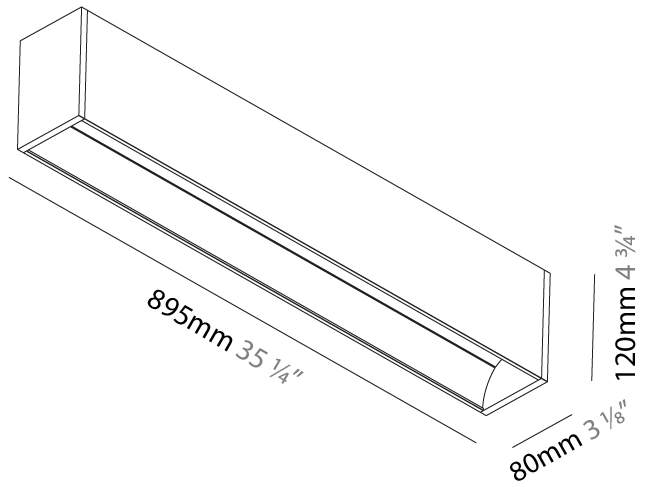

1. To build a product code in our configurator select the specify button on the base model # product page
2. To build a manual product code on this datasheet choose from the options listed below in blue font and add the suffix to the base model #

GENERAL

Series: Groove
Subseries: Groove Square
Brand: Prolicht
Division: Architectural
Mounting Type: Surface
Mounting Location: Ceiling
Subcategory: Profile

PHYSICAL

Shape: Rectangle
Length (mm): 895
Length (in): 35 1/4
Width (mm): 80
Width (in): 3 1/8
Height (mm): 120
Height (in): 4 3/4
Light Distribution: Direct
Weight (kg): 4.155
Weight (lbs): 9.14
Diffuser: PMMA - Opal
Fixture Finish: ANA / SSR / BKV / CWI / CRY / HAB / MSR / UFT / ITA / RUA / OGR / FTG / MYG / RWR / LOD / PUS / FRO / FUP / KIA / POP / BLS / SPG / MEY / GOH / GUM / CHC / COM / ABZ / JAG / OBR / MOS / ROR
Fixture Material: Aluminum

ELECTRICAL

Lamp Type: LED (Zhaga Standard)
Input Wattage (W): 15.2
Total Output Wattage (W): 12 / 11.1 (3500K)
Dimming: 0-10V Dimming / Phase Dimming (120Vac Only)
Driver Included: Yes
Driver Location: Integrated
Driver Type: Constant Current - 120 / 277Vac
Driver Class: Class 2
Input Voltage (V): 120 - 277
Constant Current (MA): 350 / 375 (3500K)

LED

Color Temperature (°K): 3000 / 3500 / 4000
Max. Delivered Lumen (lm): 1030 / 1058 / 1080
CRI: >90 CRI
Lamp Life (hrs): 50000

OPTICAL

RATINGS AND CERTIFICATIONS

Certified By: Certified for North American Standards
IP rating: IP20